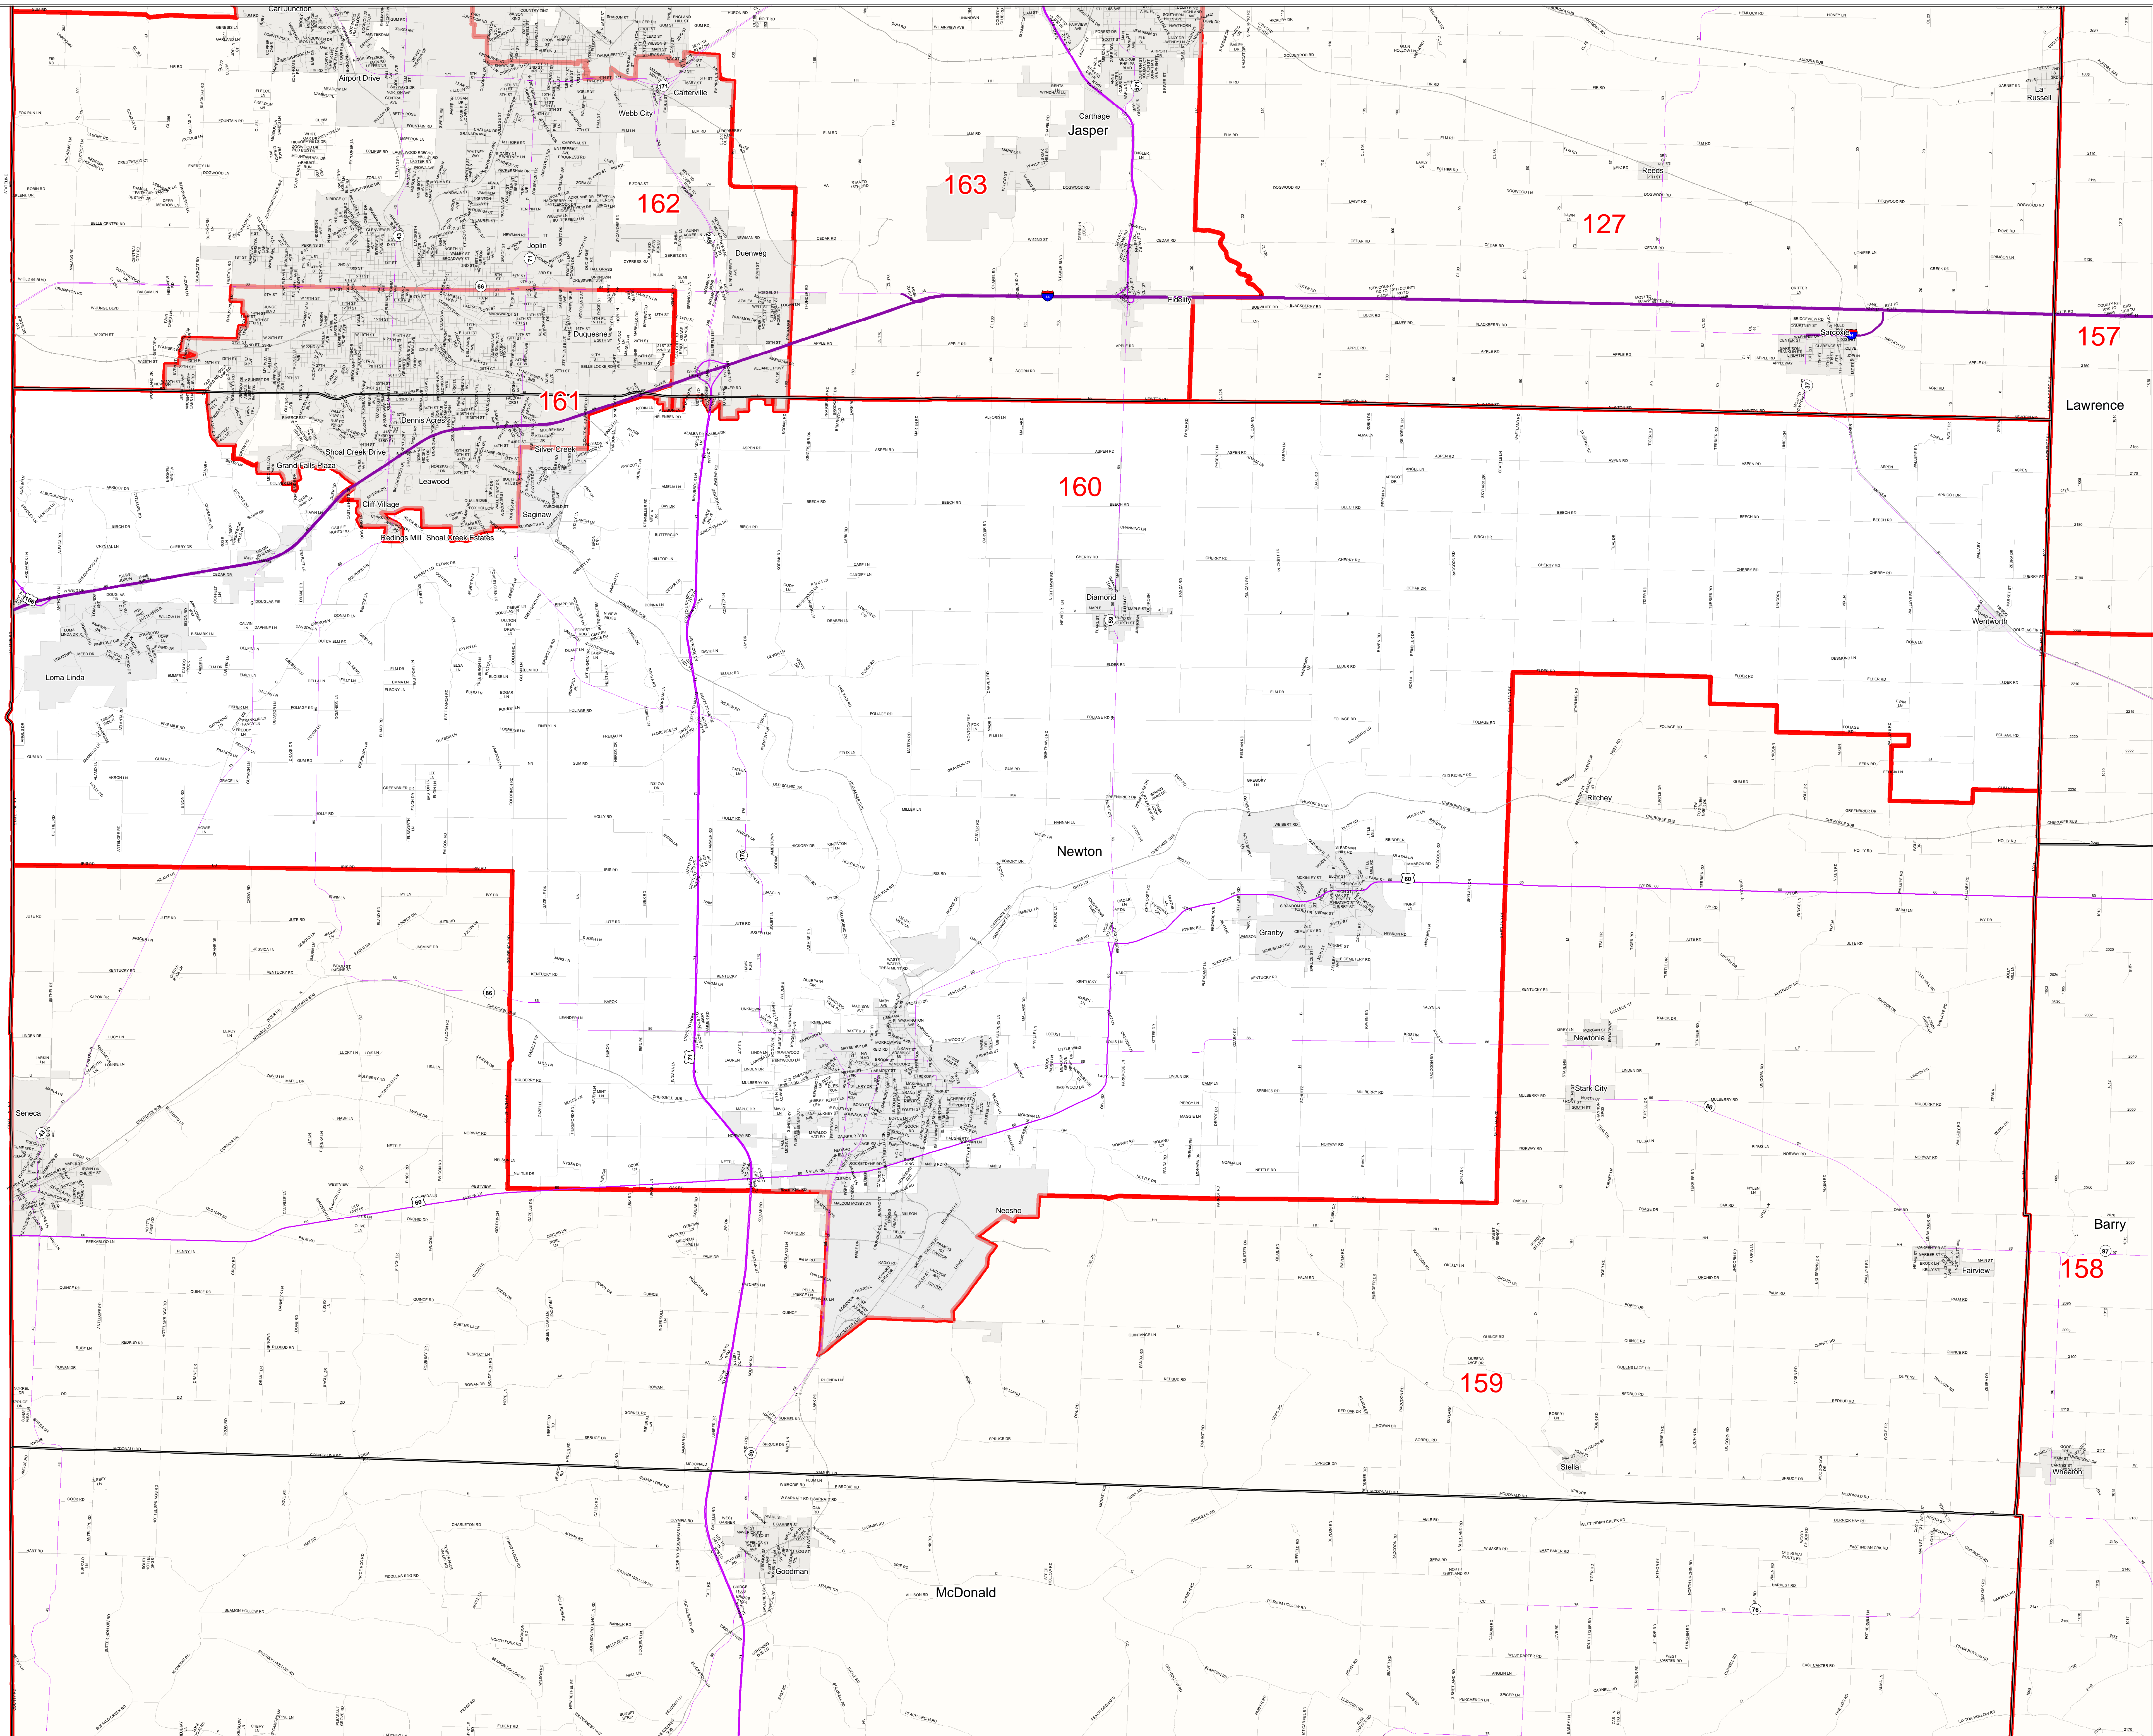

Missouri State House District Number 160

House Apportionment Plan 2011

- Districts
- Counties
- Interstates
- U.S. Highways
- MO Highways
- Streets
- Incorporated Places*
- Area Outside of Featured District

Office of Administration
January 2012